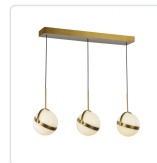

## GLOBO LP301003

FIXTURE DIMENSIONS	L30-7/8" x W6-3/8" x H12-7/8"
LIGHT SOURCE	LED with DC Driver
WATTAGE	30W
TOTAL LUMENS	2550lm
DELIVERED LUMENS	2091lm
VOLTAGE	120V
COLOR TEMPERATURE	3000K
CRI (RA)	90CRI
DIMMABLE	Yes, TRIAC/ELV Dimmer (Not Included)
DIFFUSER DETAILS	Frosted Acrylic
WIRE LENGTH	144"
MINIMUM HANG HEIGHT	15"
SLOPED CEILING ADAPTABLE	Yes
LOCATION	Dry
CANOPY DIMENSIONS	L27-1/2" x W4-3/4" x H1-3/8"
CEC TITLE 24 JA8	Yes, JA8-2022

### AVAILABLE FINISHES:

LP301003SG  
Satin Gold

\*For complete warranty terms, please visit: [www.aloralighting.com/warranty](http://www.aloralighting.com/warranty)